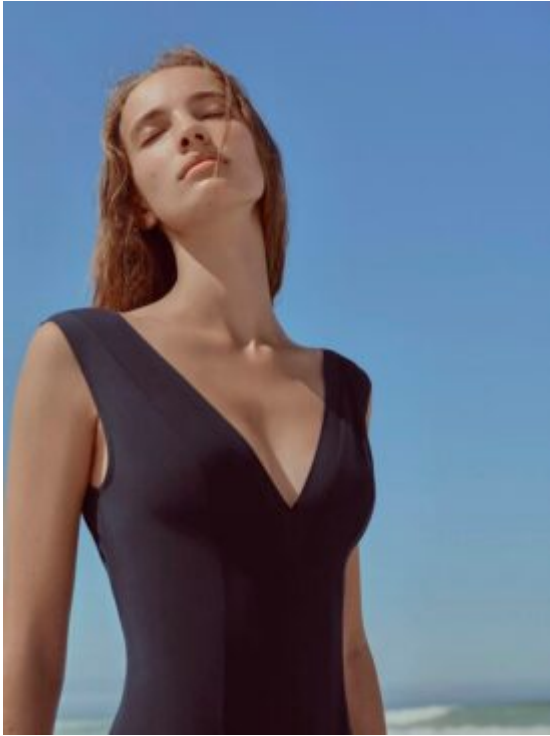

TRUE MODELS

Susara Muller

175 | 82 / 61 / 92 / 39 | Brown / Hazel

TRUE MODELS

Susara Muller

175 | 82 / 61 / 92 / 39 | Brown / Hazel

TRUE MODELS

Susara Muller

175 | 82 / 61 / 92 / 39 | Brown / Hazel

TRUE MODELS

Susara Muller

175 | 82 / 61 / 92 / 39 | Brown / Hazel

TRUE MODELS

Susara Muller

175 | 82 / 61 / 92 / 39 | Brown / Hazel

TRUE MODELS