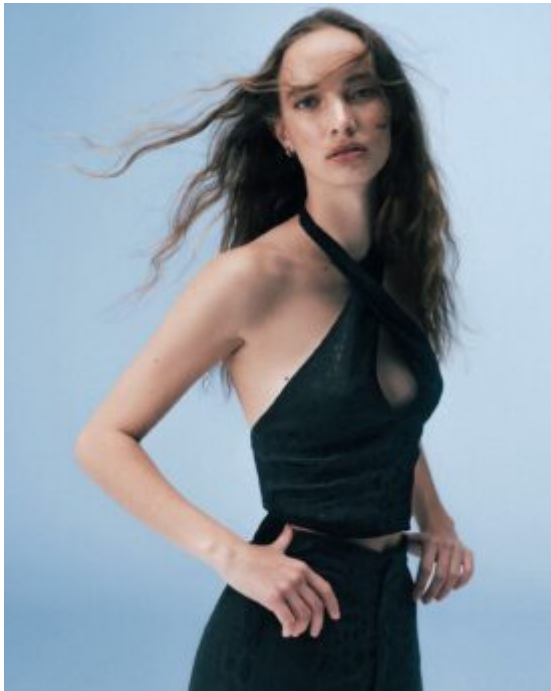

TRUE MODELS

Susara Muller

175 | 82 / 61 / 92 / 39 | Brown / Hazel

TRUE MODELS

Susara Muller

175 | 82 / 61 / 92 / 39 | Brown / Hazel

TRUE MODELS

Susara Muller

175 | 82 / 61 / 92 / 39 | Brown / Hazel

TRUE MODELS

Susara Muller

175 | 82 / 61 / 92 / 39 | Brown / Hazel

TRUE MODELS

Susara Muller

175 | 82 / 61 / 92 / 39 | Brown / Hazel

TRUE MODELS

Susara Muller

175 | 82 / 61 / 92 / 39 | Brown / Hazel

TRUE MODELS

Susara Muller

175 | 82 / 61 / 92 / 39 | Brown / Hazel

TRUE MODELS

Susara Muller

175 | 82 / 61 / 92 / 39 | Brown / Hazel