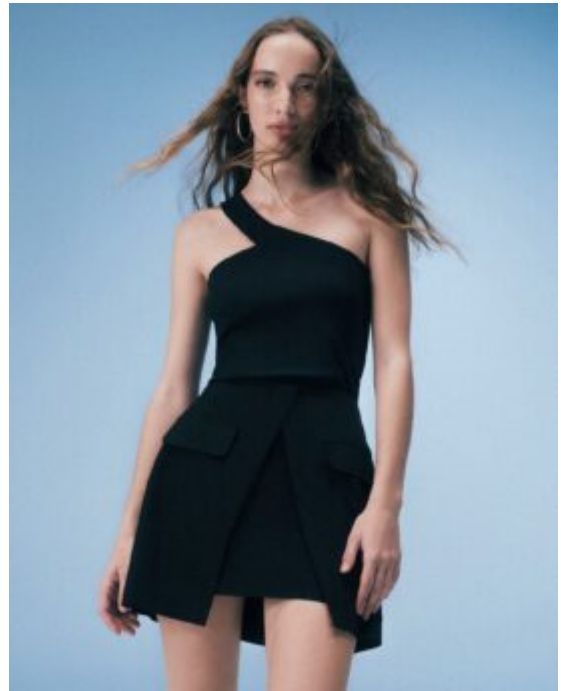

TRUE MODELS

Susara Muller

175 | 82 / 61 / 92 / 39 | Brown / Hazel

TRUE MODELS

Susara Muller

175 | 82 / 61 / 92 / 39 | Brown / Hazel

TRUE MODELS

Susara Muller

175 | 82 / 61 / 92 / 39 | Brown / Hazel

TRUE MODELS

Susara Muller

175 | 82 / 61 / 92 / 39 | Brown / Hazel

TRUE MODELS

Susara Muller

175 | 82 / 61 / 92 / 39 | Brown / Hazel

TRUE MODELS

Susara Muller

175 | 82 / 61 / 92 / 39 | Brown / Hazel

TRUE MODELS

Susara Muller

175 | 82 / 61 / 92 / 39 | Brown / Hazel

TRUE MODELS

Susara Muller

175 | 82 / 61 / 92 / 39 | Brown / Hazel