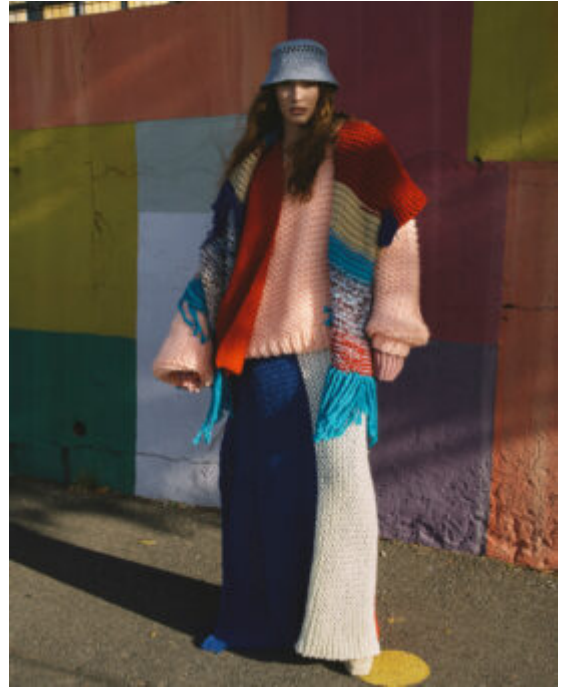

TRUE MODELS

Susara Muller

175 | 82 / 61 / 92 / 39 | Brown / Hazel

TRUE MODELS

Susara Muller

175 | 82 / 61 / 92 / 39 | Brown / Hazel

TRUE MODELS

Susara Muller

175 | 82 / 61 / 92 / 39 | Brown / Hazel

TRUE MODELS

Susara Muller

175 | 82 / 61 / 92 / 39 | Brown / Hazel

TRUE MODELS

Susara Muller

175 | 82 / 61 / 92 / 39 | Brown / Hazel

TRUE MODELS

Susara Muller

175 | 82 / 61 / 92 / 39 | Brown / Hazel

TRUE MODELS

Susara Muller

175 | 82 / 61 / 92 / 39 | Brown / Hazel

TRUE MODELS

Susara Muller

175 | 82 / 61 / 92 / 39 | Brown / Hazel